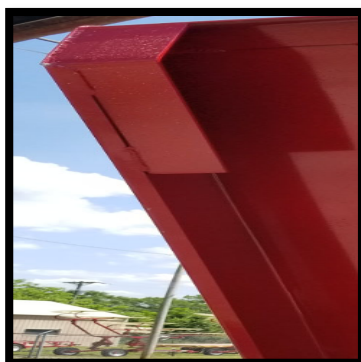

ROTARY CUTTER

ATLAS AGRI "X" ROTARY CUTTER

Sizes: 4' – 5' – 6'

- One Piece Deck Folded to Make Sides Stronger with Underneath Skids Added – 12 gauge decking
- One(1) Year Limited Warranty on Gearbox
- Powder Coat Paint
- Stump Jumper
- Adjustable Tailwheel
- Hole in Deck for Easy Blade Replacement
- Two Brace to the Rear with Flex Point Built In
- Available in 4', 5' and 6' Sizes

ROTARY CUTTER

ATLAS MD785 - 7' Rotary Cutter

This Full 7' Rotary Cutter Features:

- Powder Paint Finish
- 10 gauge Metal Deck
- Limited Five (5) Year Warranty on Gearbox
- Standard w/85hp gearbox
- Series #6 PTO Driveline w/Slip Clutch
- CAT 1 - CAT 2 Hitch
- Quick Hitch Capable
- Adjustable Two (2) Tailwheels Standard
- Hole in Deck for Easy Blade Replacement
- Stump Jumper
- Replaceable Skid Plates
- Flex Hitch and Braces to Rear
- Weighs: 980 lbs.

Factory Installed Front and Rear Safety Chains
Optional

ROTARY CUTTER

Big Bee SCL96 HEAVY DUTY 8' Rotary Cutter

FOR TRACTORS 50-100 HP

FEATURES:

- CATEGORY 2, QUICK HITCH COMPATIBLE 3-POINT HITCH
- QUICK RELEASE SLIP CLUTCH PTO SHAFT – SERIES 6
- DUAL ADJUSTABLE TAILWHEELS
- 2 – 85 HP OUTBOARD GEARBOXES & 1-85 HP CENTER T-GEARBOX
- 2 – ROUND STUMP JUMPERS/BLADE CARRIER
- BOLT-ON, FRONT & REAR SAFETY CHAINS
- 10 GAUGE TOP DECK
- 11" SIDE RAILS – 3/16" GAUGE