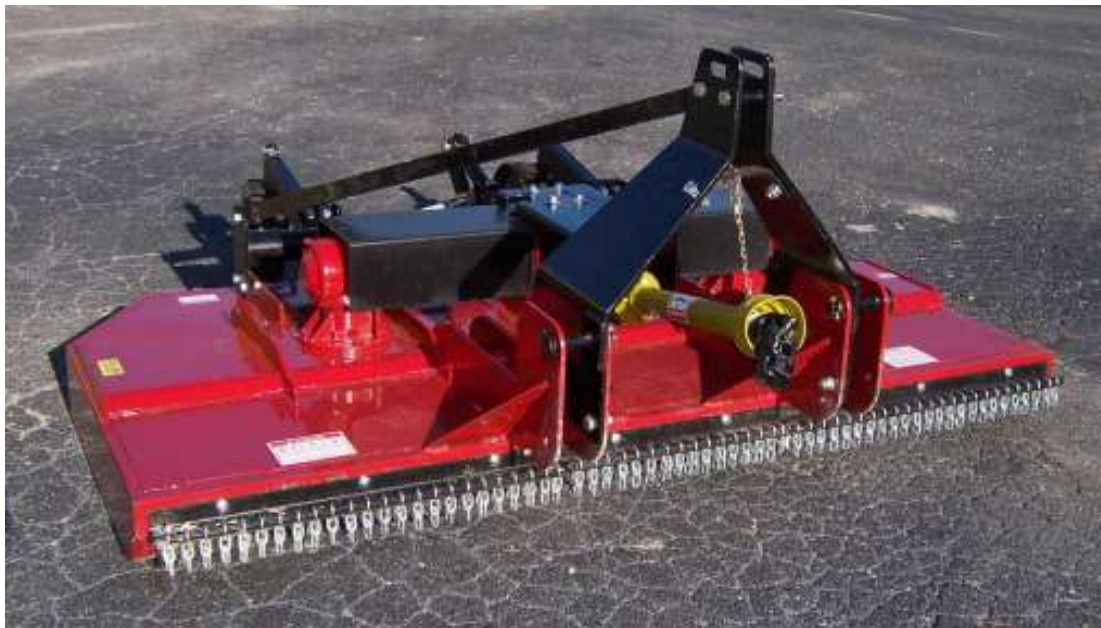

ROTARY CUTTER

ATLAS AGRI "X" ROTARY CUTTER

Sizes: 4' – 5' – 6'

- One Piece Deck Folded to Make Sides Stronger with Underneath Skids Added – 12 gauge decking
- One(1) Year Limited Warranty on Gearbox
- Powder Coat Paint
- Stump Jumper
- Adjustable Tailwheel
- Hole in Deck for Easy Blade Replacement
- Two Brace to the Rear with Flex Point Built In
- Available in 4', 5' and 6' Sizes

ROTARY CUTTER

ATLAS MD785 - 7' Rotary Cutter

This Full 7' Rotary Cutter Features:

- Powder Paint Finish
- 10 gauge Metal Deck
- Limited Five (5) Year Warranty on Gearbox
- Standard w/85hp gearbox
- Series #6 PTO Driveline w/Slip Clutch
- CAT 1 - CAT 2 Hitch
- Quick Hitch Capable
- Adjustable Two (2) Tailwheels Standard
- Hole in Deck for Easy Blade Replacement
- Stump Jumper
- Replaceable Skid Plates
- Flex Hitch and Braces to Rear
- Weighs: 980 lbs.

Factory Installed Front and Rear Safety Chains
Optional

ROTARY CUTTER

Big Bee SCL96 HEAVY DUTY 8' Rotary Cutter

FOR TRACTORS 50-100 HP

FEATURES:

- CATEGORY 2, QUICK HITCH COMPATIBLE 3-POINT HITCH
- QUICK RELEASE SLIP CLUTCH PTO SHAFT – SERIES 6
- DUAL ADJUSTABLE TAILWHEELS
- 2 – 85 HP OUTBOARD GEARBOXES & 1-85 HP CENTER T-GEARBOX
- 2 – ROUND STUMP JUMPERS/BLADE CARRIER
- BOLT-ON, FRONT & REAR SAFETY CHAINS
- 10 GAUGE TOP DECK
- 11" SIDE RAILS – 3/16" GAUGE